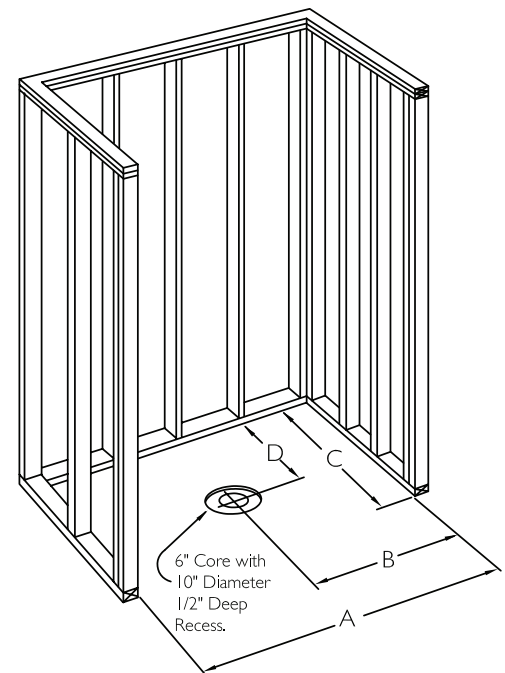

CD Product Sheet
ONE SOURCE
XST 3648 SH 4.0 MS AA

ONE SOURCE
 Enhancing Livable Design

TECHNICAL INFORMATION

OD 48" x 36.75" x 80"

LOAD FACTOR 1.12

HANDED BY Seat

FRONT VIEW

SIDE VIEW

TOP VIEW

FRAMING DIMENSIONS

A 48.25" B 24.125"

C 36.75" D 19"

ADDITIONAL CODES

ANSI Z124.1-2, HUD, BOCA, NAHB,
 UPC, Southern Building Code