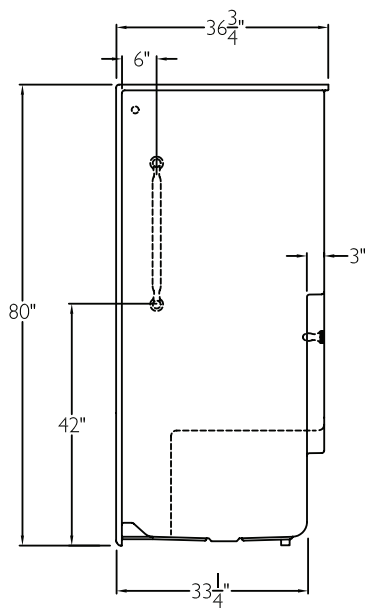

CD Product Sheet
ONE SOURCE
XST 3648 SH 4.0 MS AA

ONE SOURCE
 Enhancing Livable Design

TECHNICAL INFORMATION

OD 48" x 36.75" x 80"

LOAD FACTOR 1.12

HANDED BY Seat

FRONT VIEW

SIDE VIEW

TOP VIEW

FRAMING DIMENSIONS

A 48.25" B 24.125"

C 36.75" D 19"

ADDITIONAL CODES

ANSI Z124.1-2, HUD, BOCA, NAHB,
 UPC, Southern Building Code