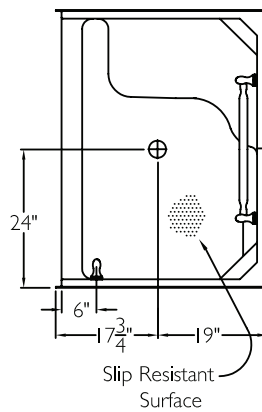

CD Product Sheet
ONE SOURCE
XST 3648 SH 4.0 MS AA

ONE SOURCE
 Enhancing Livable Design

TECHNICAL INFORMATION

OD 48" x 36.75" x 80"

LOAD FACTOR 1.12

HANDED BY Seat

FRONT VIEW

SIDE VIEW

TOP VIEW

FRAMING DIMENSIONS

A 48.25" B 24.125"

C 36.75" D 19"

ADDITIONAL CODES

ANSI Z124.1-2, HUD, BOCA, NAHB,
 UPC, Southern Building Code