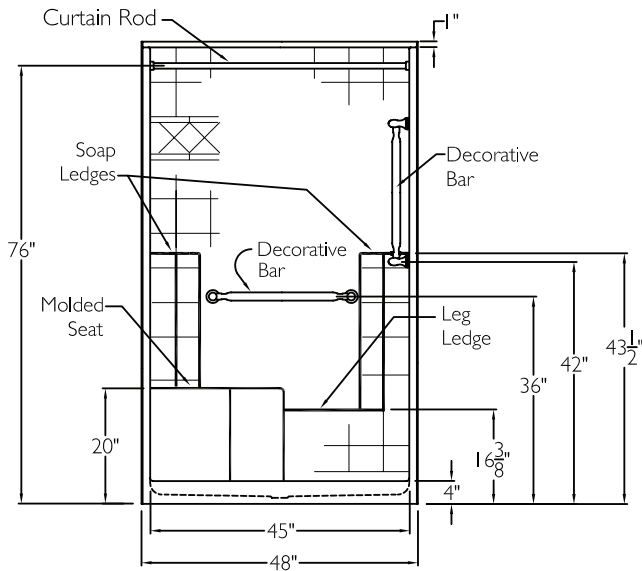

CD Product Sheet
ONE SOURCE
XST 3648 SH 4.0 MS AA

ONE SOURCE
 Enhancing Livable Design

TECHNICAL INFORMATION

OD 48" x 36.75" x 80"

LOAD FACTOR 1.12

HANDED BY Seat

FRONT VIEW

SIDE VIEW

TOP VIEW

FRAMING DIMENSIONS

A 48.25" B 24.125"

C 36.75" D 19"

ADDITIONAL CODES

ANSI Z124.1-2, HUD, BOCA, NAHB,
 UPC, Southern Building Code