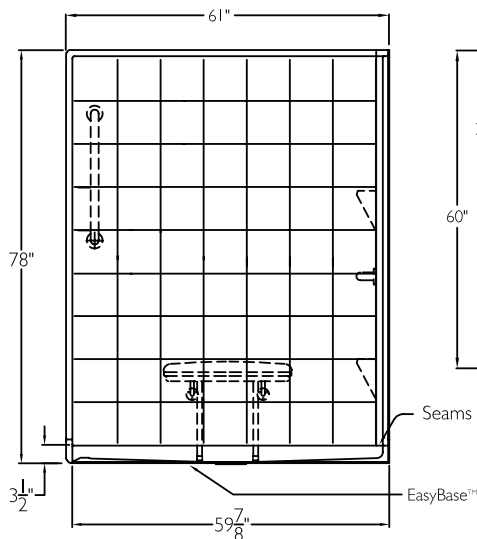

#### TECHNICAL INFORMATION

OD 61" x 61" x 78"

LOAD FACTOR 2.66

HANDED BY Valve Wall

FRONT VIEW

SIDE VIEW

TOP VIEW

#### FRAMING DIMENSIONS

A 61" B 30"  
C 61" D 30"