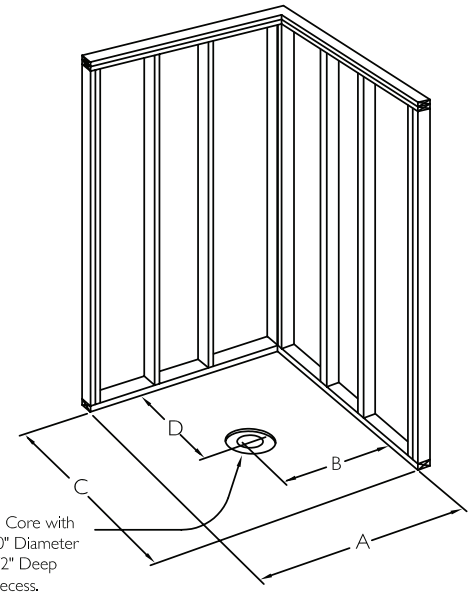

#### TECHNICAL INFORMATION

OD 61" x 61" x 78"

LOAD FACTOR 2.66

HANDED BY Valve Wall

FRONT VIEW

SIDE VIEW

TOP VIEW

#### FRAMING DIMENSIONS

A 61" B 30"  
C 61" D 30"