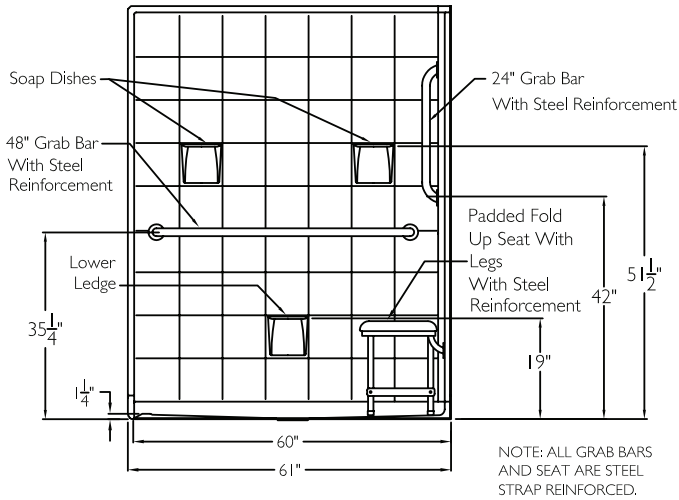

#### TECHNICAL INFORMATION

OD 61" x 61" x 78"

LOAD FACTOR 2.66

HANDED BY Valve Wall

FRONT VIEW

SIDE VIEW

TOP VIEW

#### FRAMING DIMENSIONS

A 61" B 30"  
C 61" D 30"