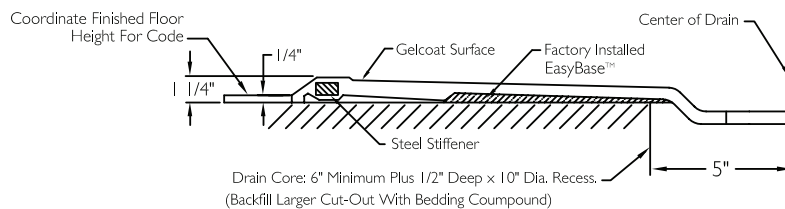

CROSS SECTION OF THRESHOLD

ADDITIONAL CODES

ANSI Z124.1-2, HUD, FHA, BOCA, NAHB, UPC, Southern Building Code

cd
comfortdesigns

comfortdesignsbathware.com | 800.443.7269