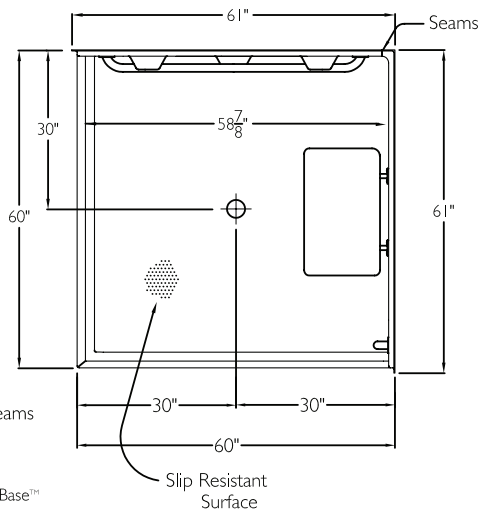

#### TECHNICAL INFORMATION

OD 61" x 61" x 78"

LOAD FACTOR 2.66

HANDED BY Valve Wall

FRONT VIEW

SIDE VIEW

TOP VIEW

#### FRAMING DIMENSIONS

A 61" B 30"  
C 61" D 30"